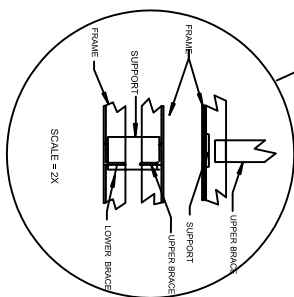

STATIONARY GOAL
TOP FRAME

STATIONARY GOAL
BOTTOM FRAME

FIRST		2004 FIELD ELEMENTS
2004 FIELD ELEMENTS		STATIONARY GOAL
2004 FIELD ELEMENTS		STATIONARY GOAL
DATE	DATE	DATE
2/6/04	2/6/04	2/6/04
RCV	RCV	RCV
DATE	DATE	DATE
2/6/04	2/6/04	2/6/04
INST-04-004-3	INST-04-004-3	INST-04-004-3
3	3	3
4	4	4