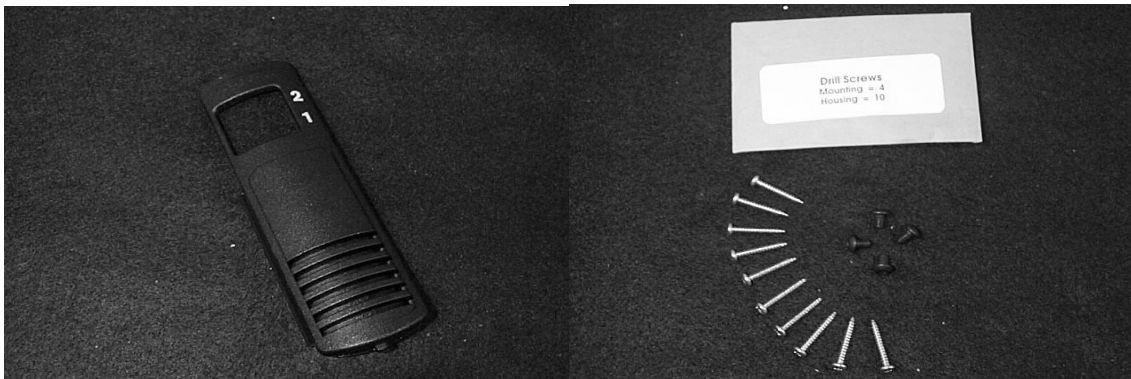

2000 FIRST Robotics Competition
Kit of Parts Album
Green Container Parts

GREEN CONTAINER

The parts pictured on the following pages are included in the green container.

DRILL BAG

Picture 1: Drill Drive Assembly (2), Drill Motor (2)